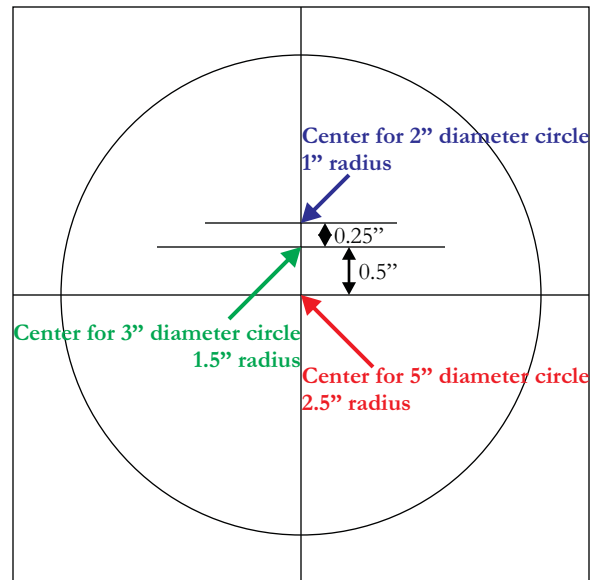

Eclipse by Sarah Vedeler for AURIfil

Circle template

Eclipse by Sarah Vedeler for AURIfil

Block layout