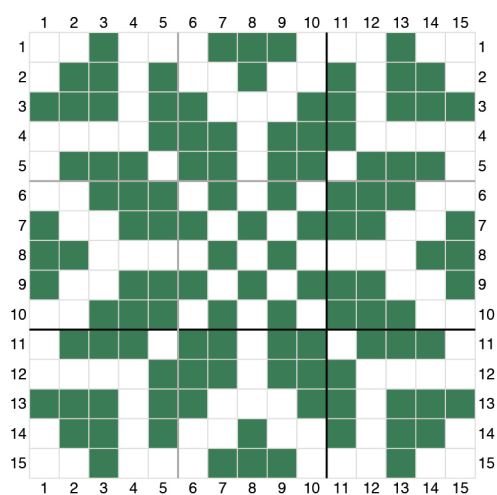

STITCHY POCKET WATCHES

by Susan Ache

-  No stitch
-  Red
-  Green

36ct over 2 (18ct)

28ct over 2 (14ct)