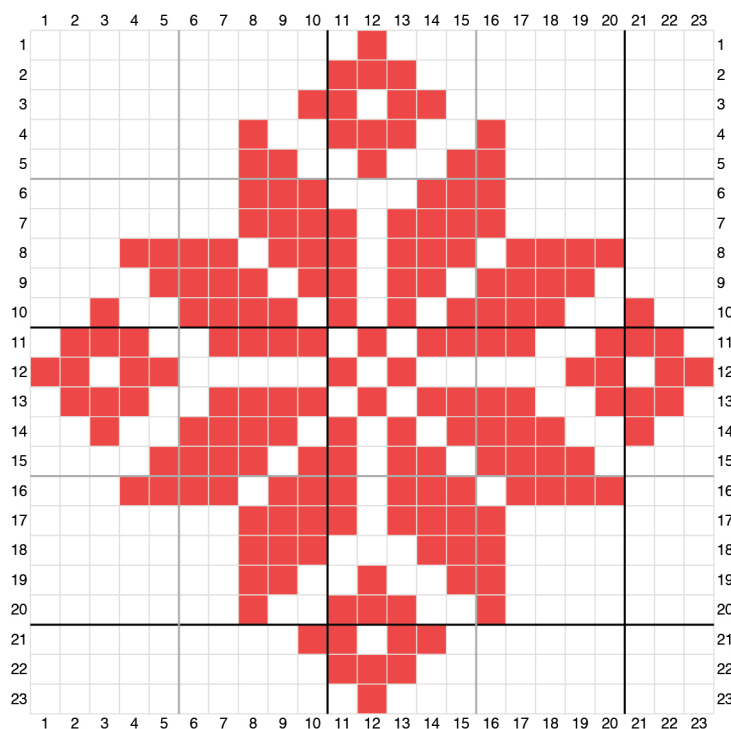

STITCHY POCKET WATCHES

by Susan Ache

-  No stitch
-  Red
-  Green

36ct over 2 (18ct)

28ct over 2 (14ct)