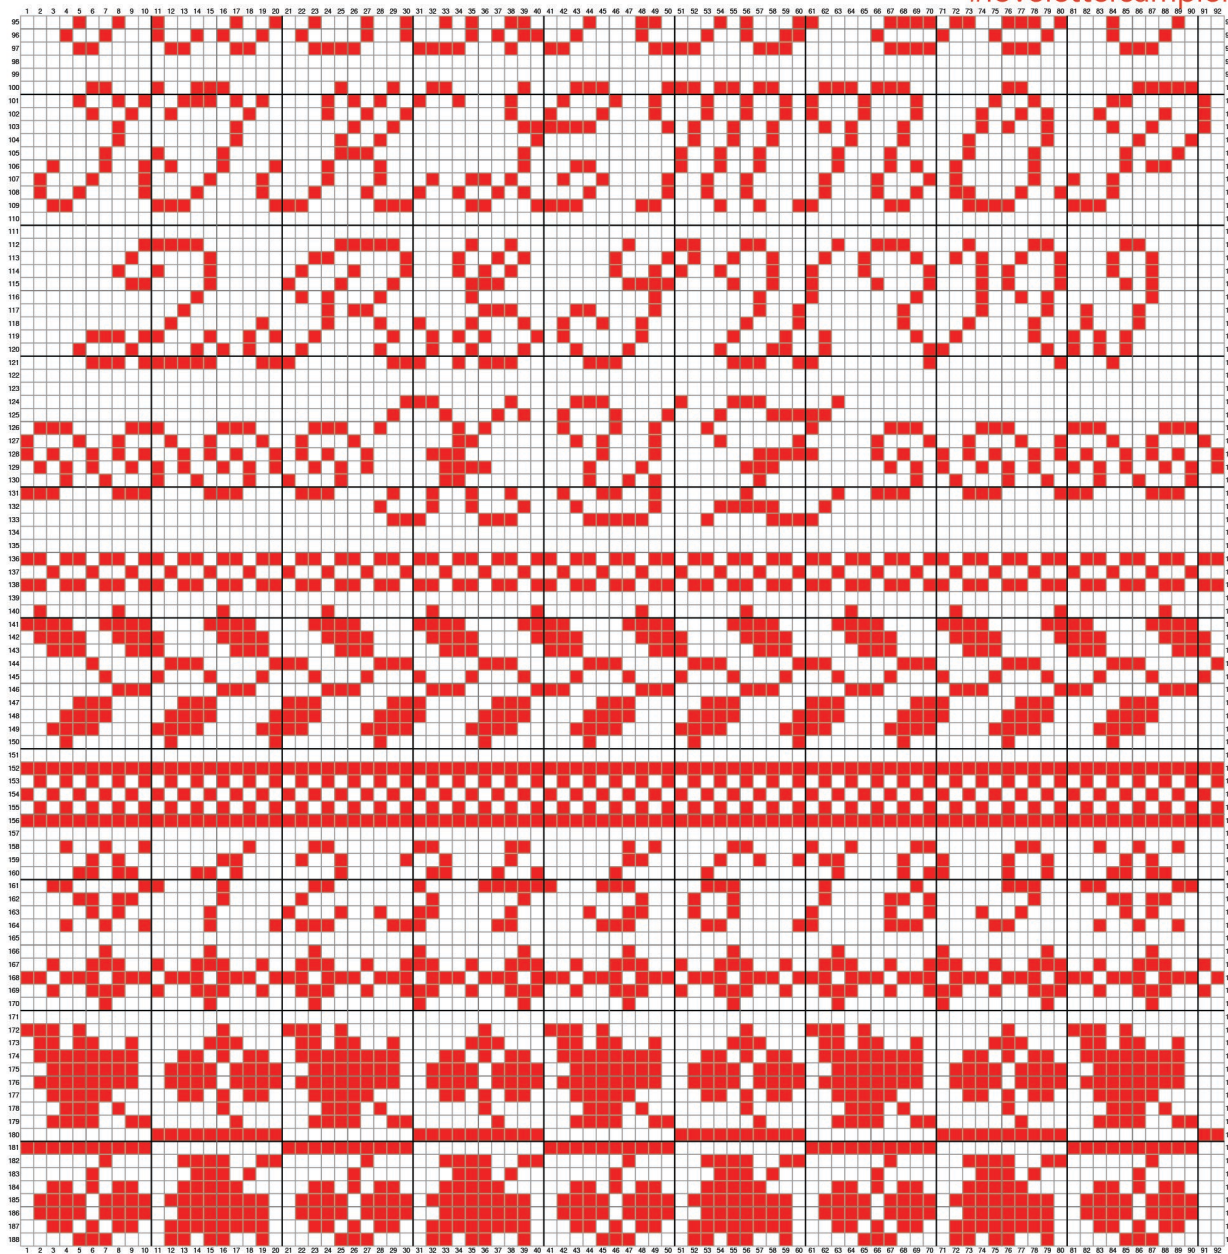

Love Letter

BY SUSAN ACHE

#lovelettersampler

TOP (1)

- No stitch
- 2265

Aurifloss Thread Colors

Love Letter

BY SUSAN ACHE

#lovelettersampler

MIDDLE (2)

- No stitch
- 2265

Aurifloss Thread Colors

Love Letter

BY SUSAN ACHE

#lovelettersampler

BOTTOM (3)

- No stitch
- 2265

Aurifloss Thread Colors